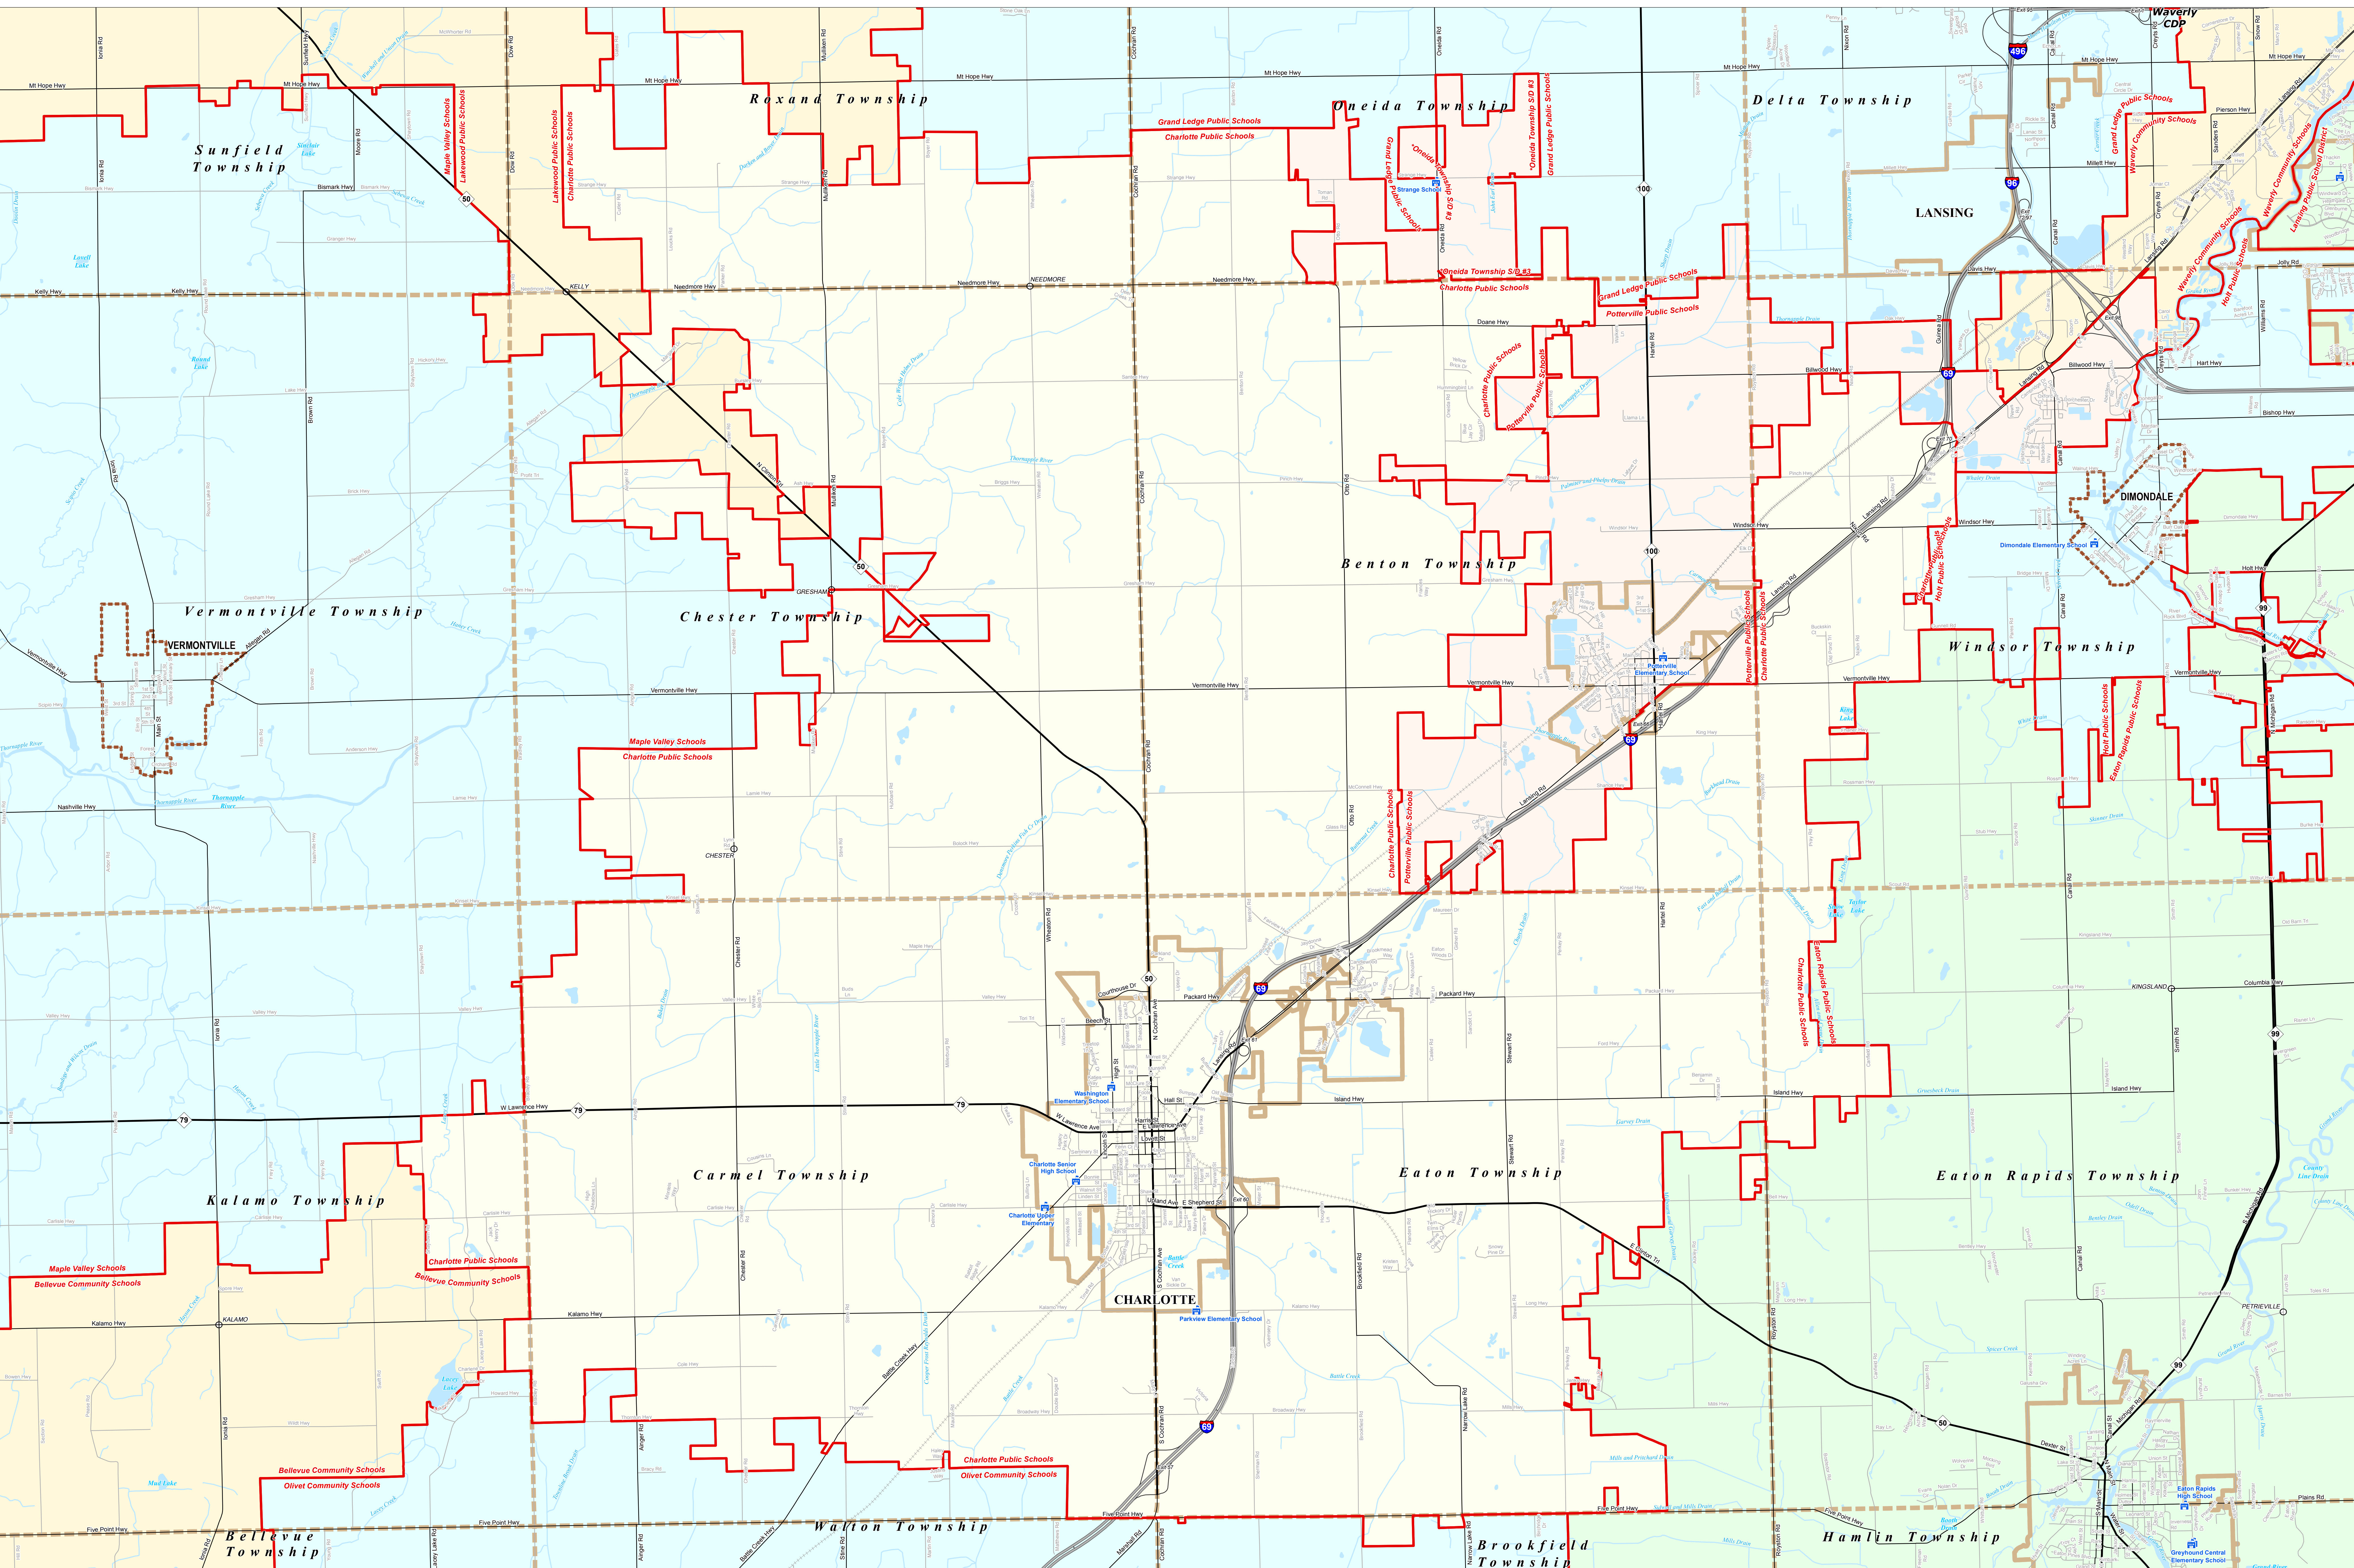

CHARLOTTE PUBLIC SCHOOLS

Eaton RESA

0 0.25 0.5 1 Miles

All information presented in this publication is in the public domain and may be reproduced, reprinted, and redistributed as desired.

Legend	
School District	School
County	Railroad
City	Water Feature
Township	River, Stream, or Drain
Village	Freeway
Census Designated Place	Primary Road
	Local Road